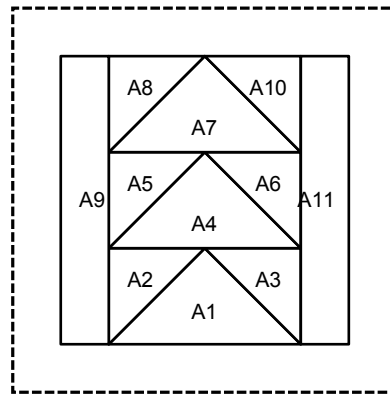

# Quilt magnet

Finished size: 1 1/2" x 1 1/2"

Video tutorial: [https://youtu.be/b\\_1Cikc-5Dc](https://youtu.be/b_1Cikc-5Dc)

Copyright - TeresaDownUnder  
<http://mypatchwork.wordpress.com>