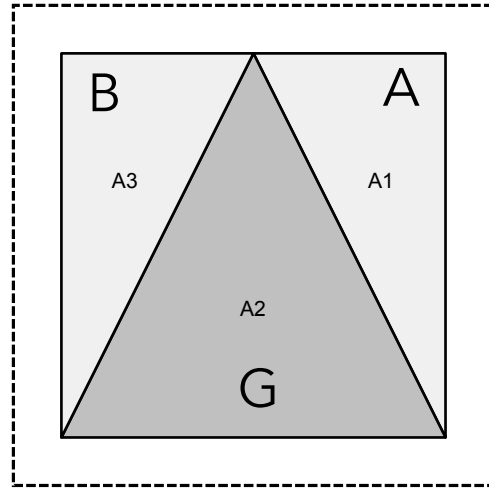

Storm at sea quilt block

Finished block: 6" x 6"

<http://mypatchwork.wordpress.com>

Traditional templates