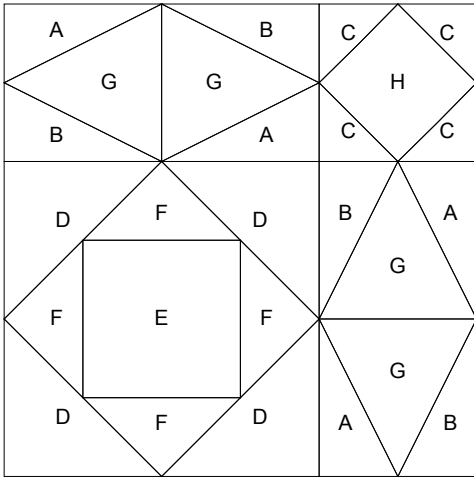

Storm at sea quilt block

Finished block: 6" x 6"

<http://mypatchwork.wordpress.com>

Traditional templates