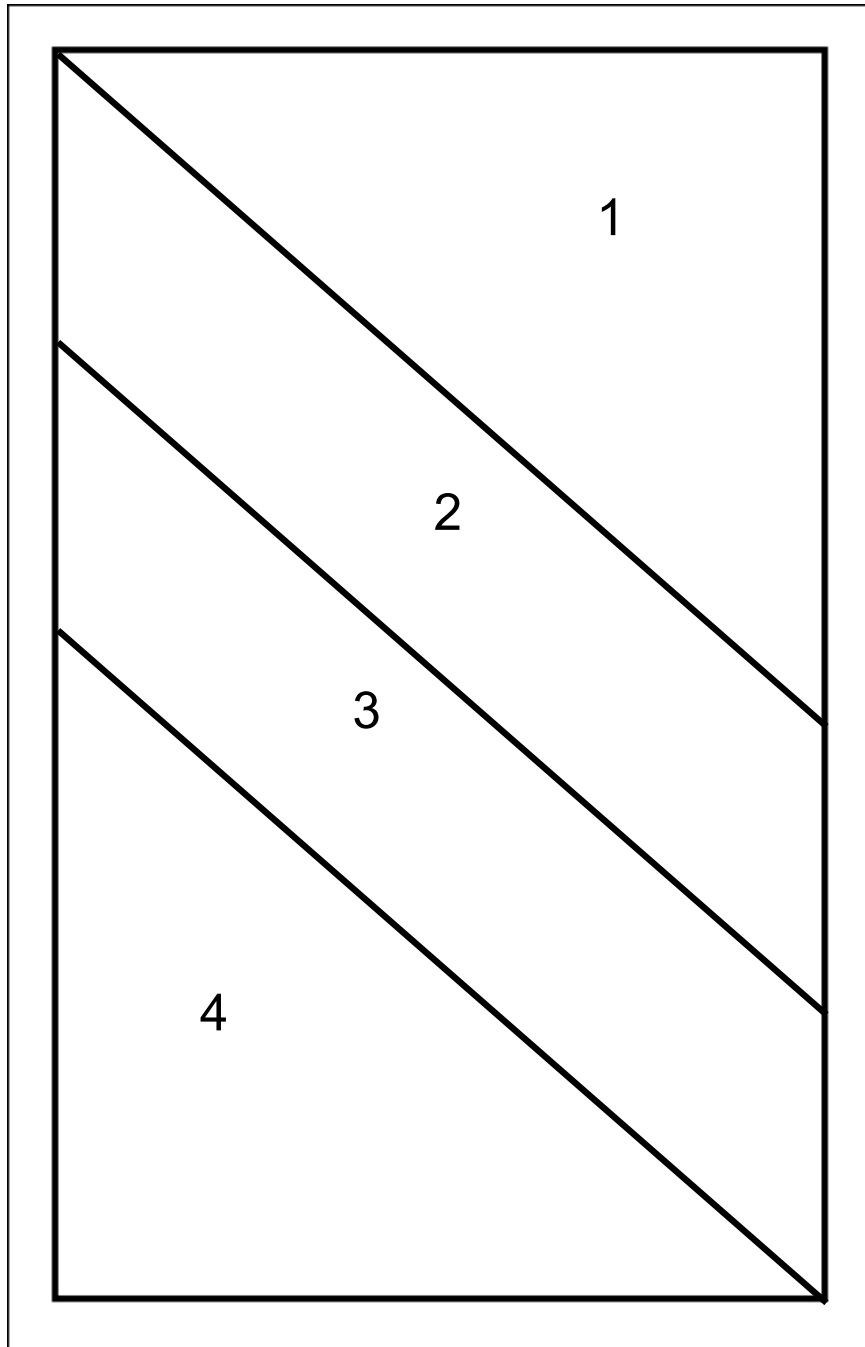

Chevron block

Piece A

Cut:

- One 5 1/2 inch square cut on the diagonal (yellow)
- One 5 1/2 inch square cut on the diagonal (white)
- Two 2 inch x 8 inch strip in charcoal
- Two 2 inch x 8 inch strip in beige

Chevron block

Piece B